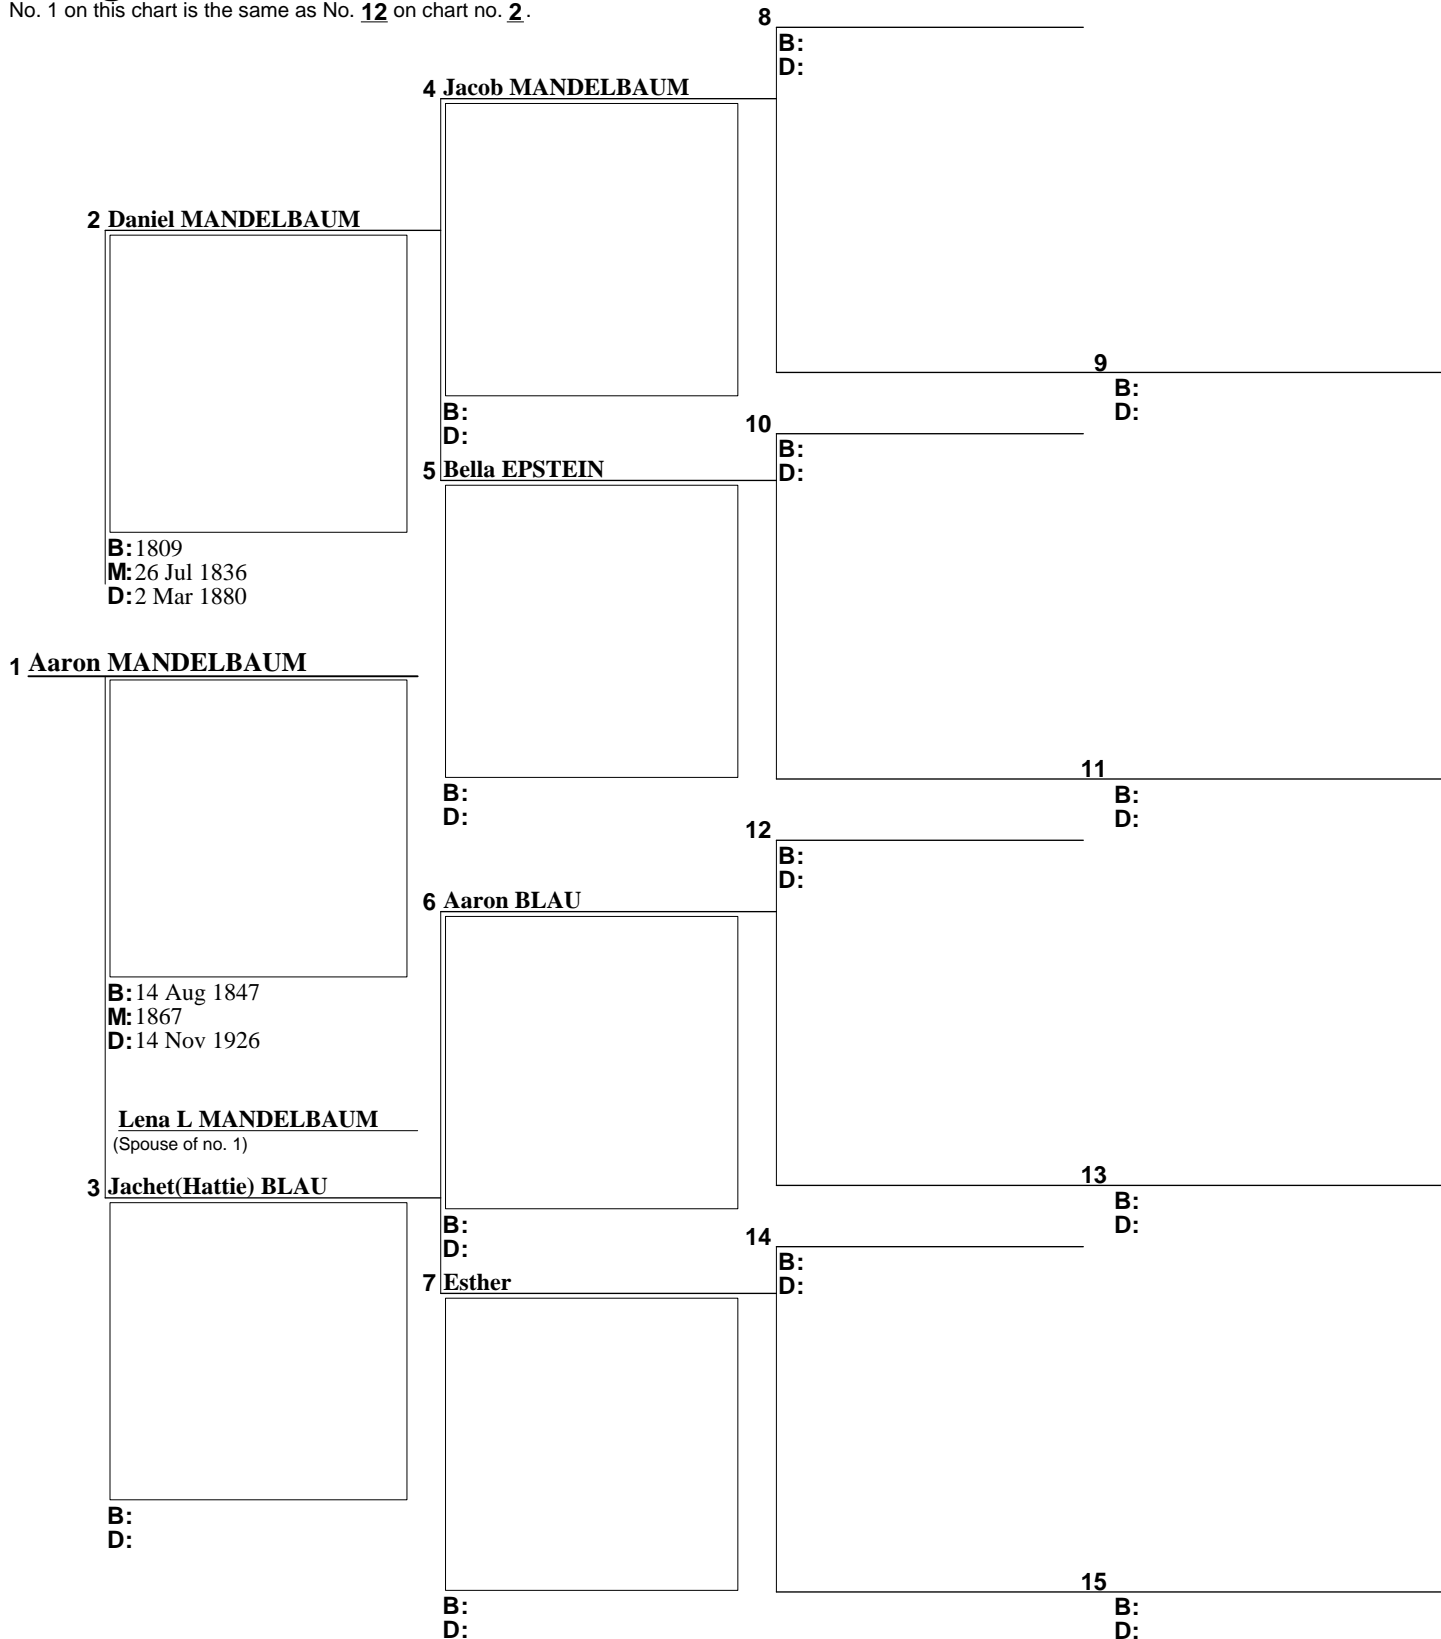

Pedigree Chart

No. 1 on this chart is the same as No. 12 on chart no. 2.

Prepared by Richard Roland Grayson 330 Maple Lane Batavia, IL	
Telephone number 630-377-7073	Date prepared 29 Jun 2009