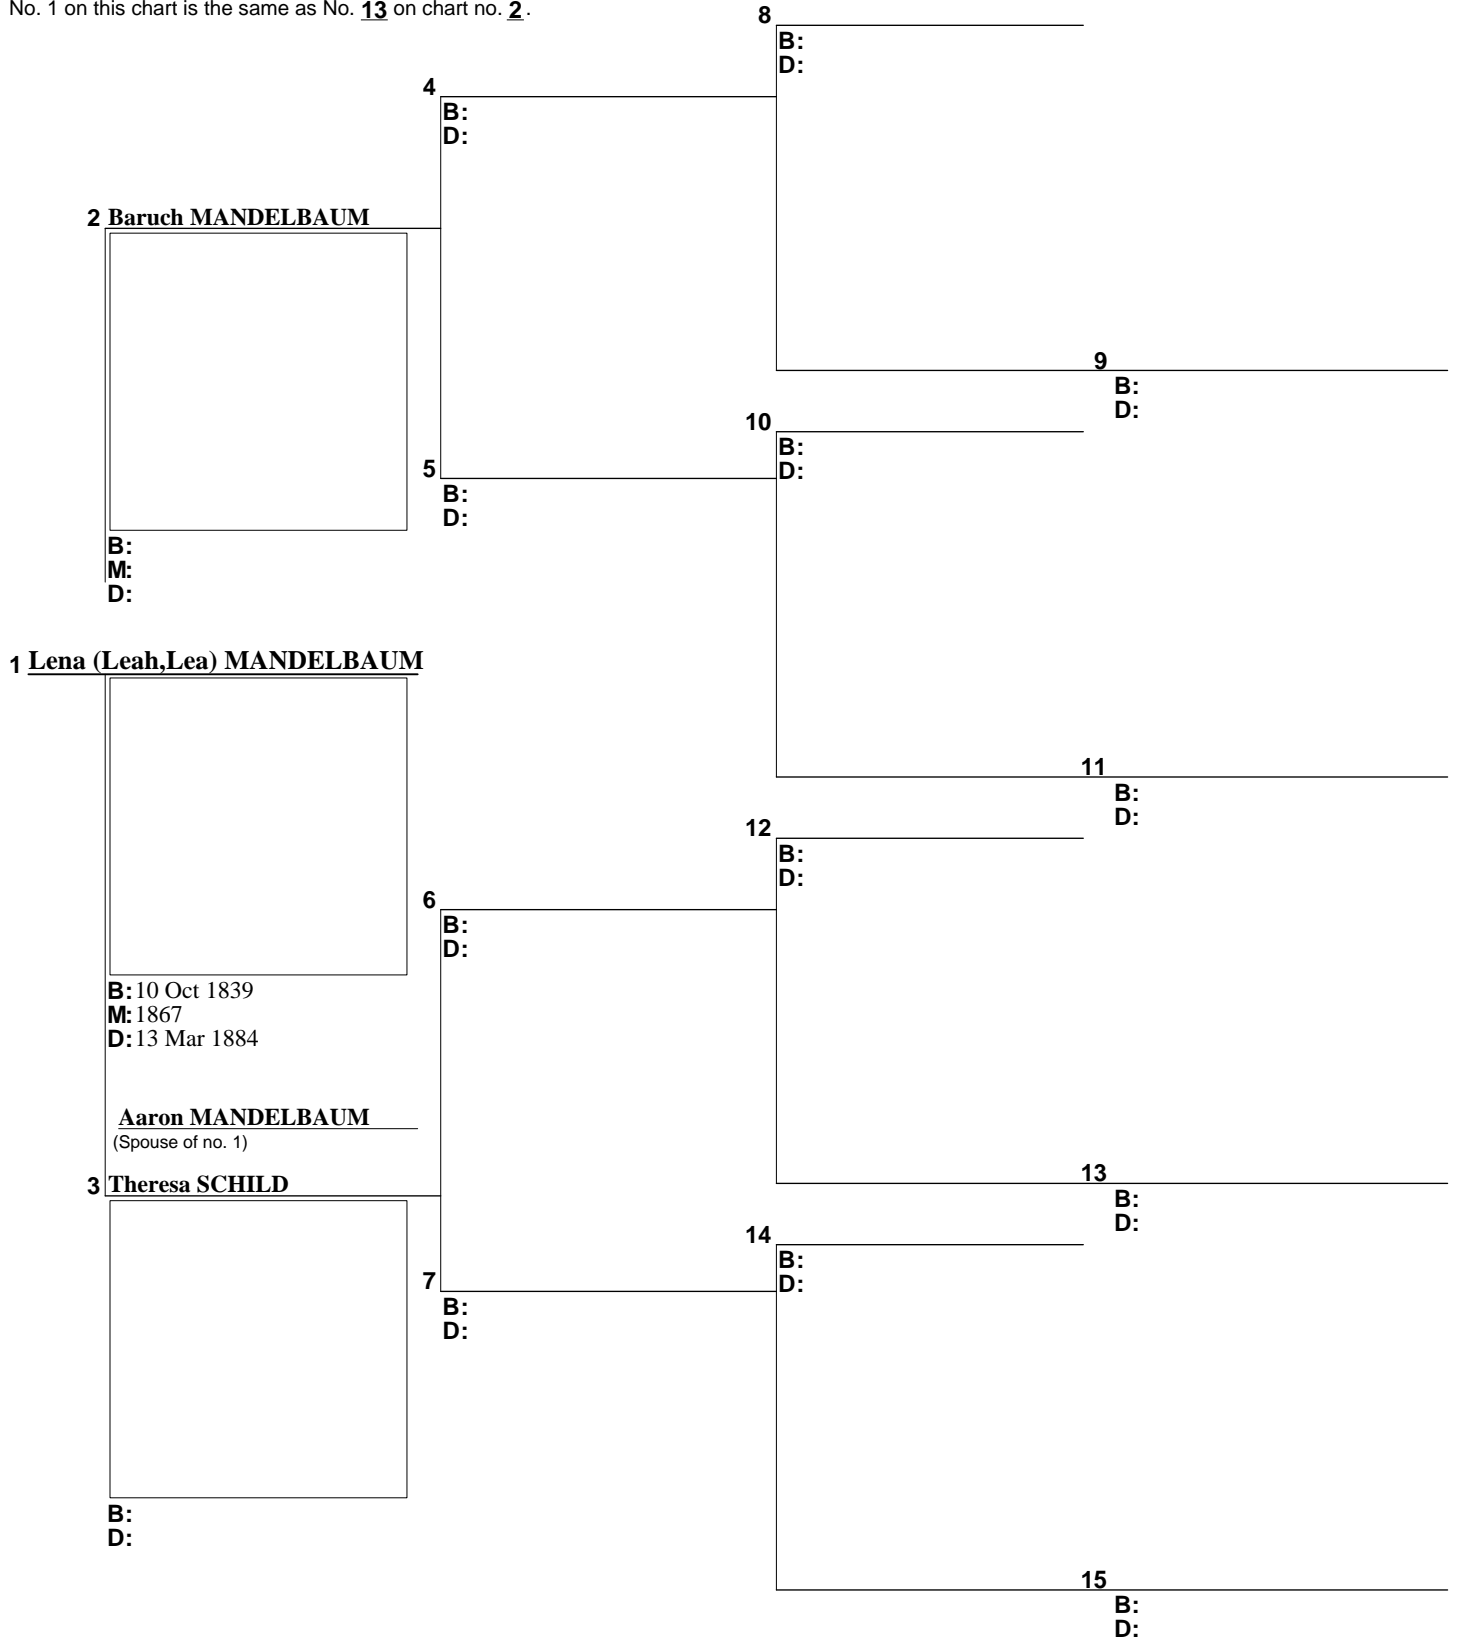

Pedigree Chart

No. 1 on this chart is the same as No. **13** on chart no. **2**.

Prepared by Richard Roland Grayson 330 Maple Lane Batavia, IL	
Telephone number 630-377-7073	Date prepared 29 Jun 2009