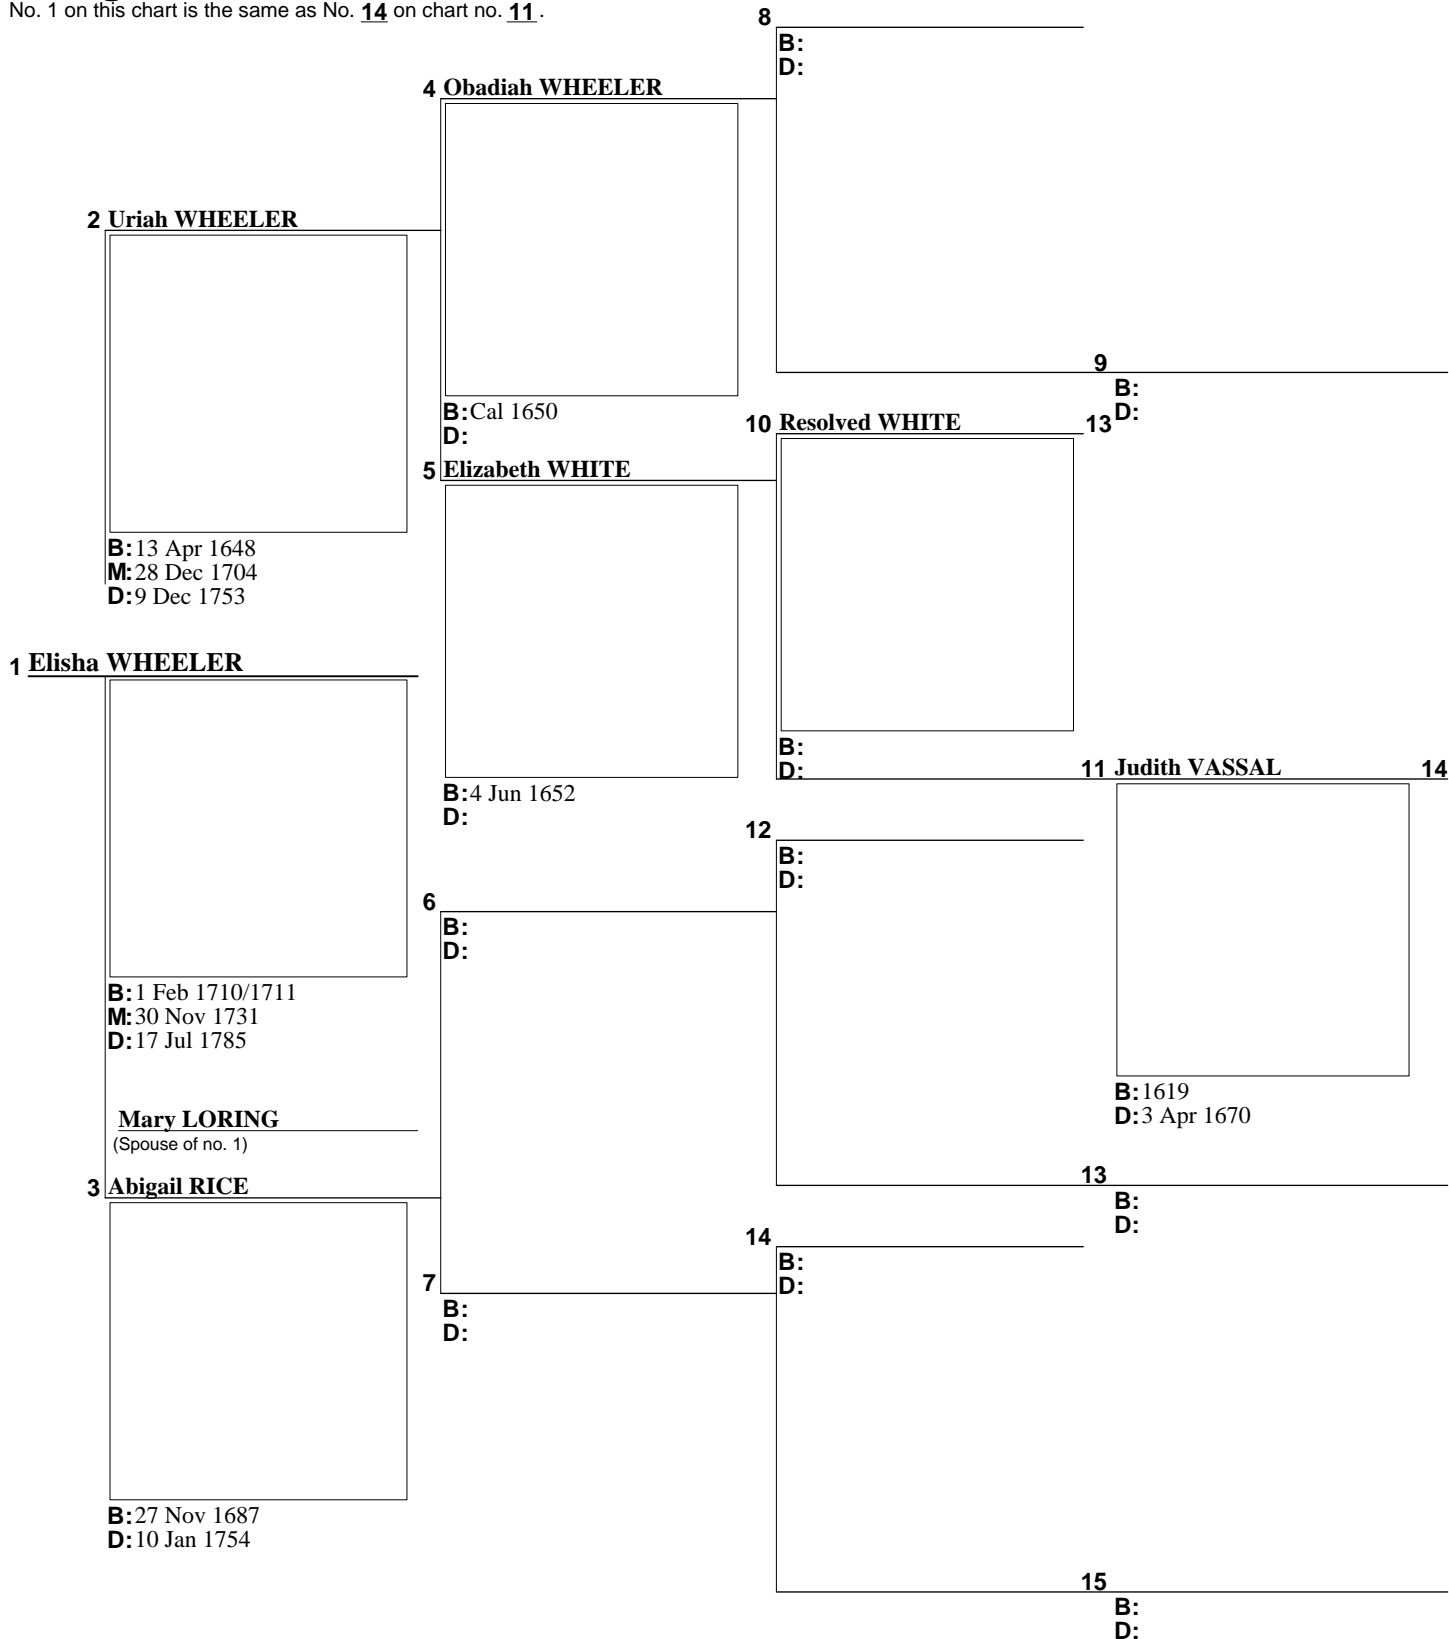

Telephone number 630-377-7073	Date prepared 29 Jun 2009
---	-------------------------------------

Pedigree Chart

No. 1 on this chart is the same as No. 12 on chart no. 5.

Pedigree Chart

No. 1 on this chart is the same as No. 14 on chart no. 11.