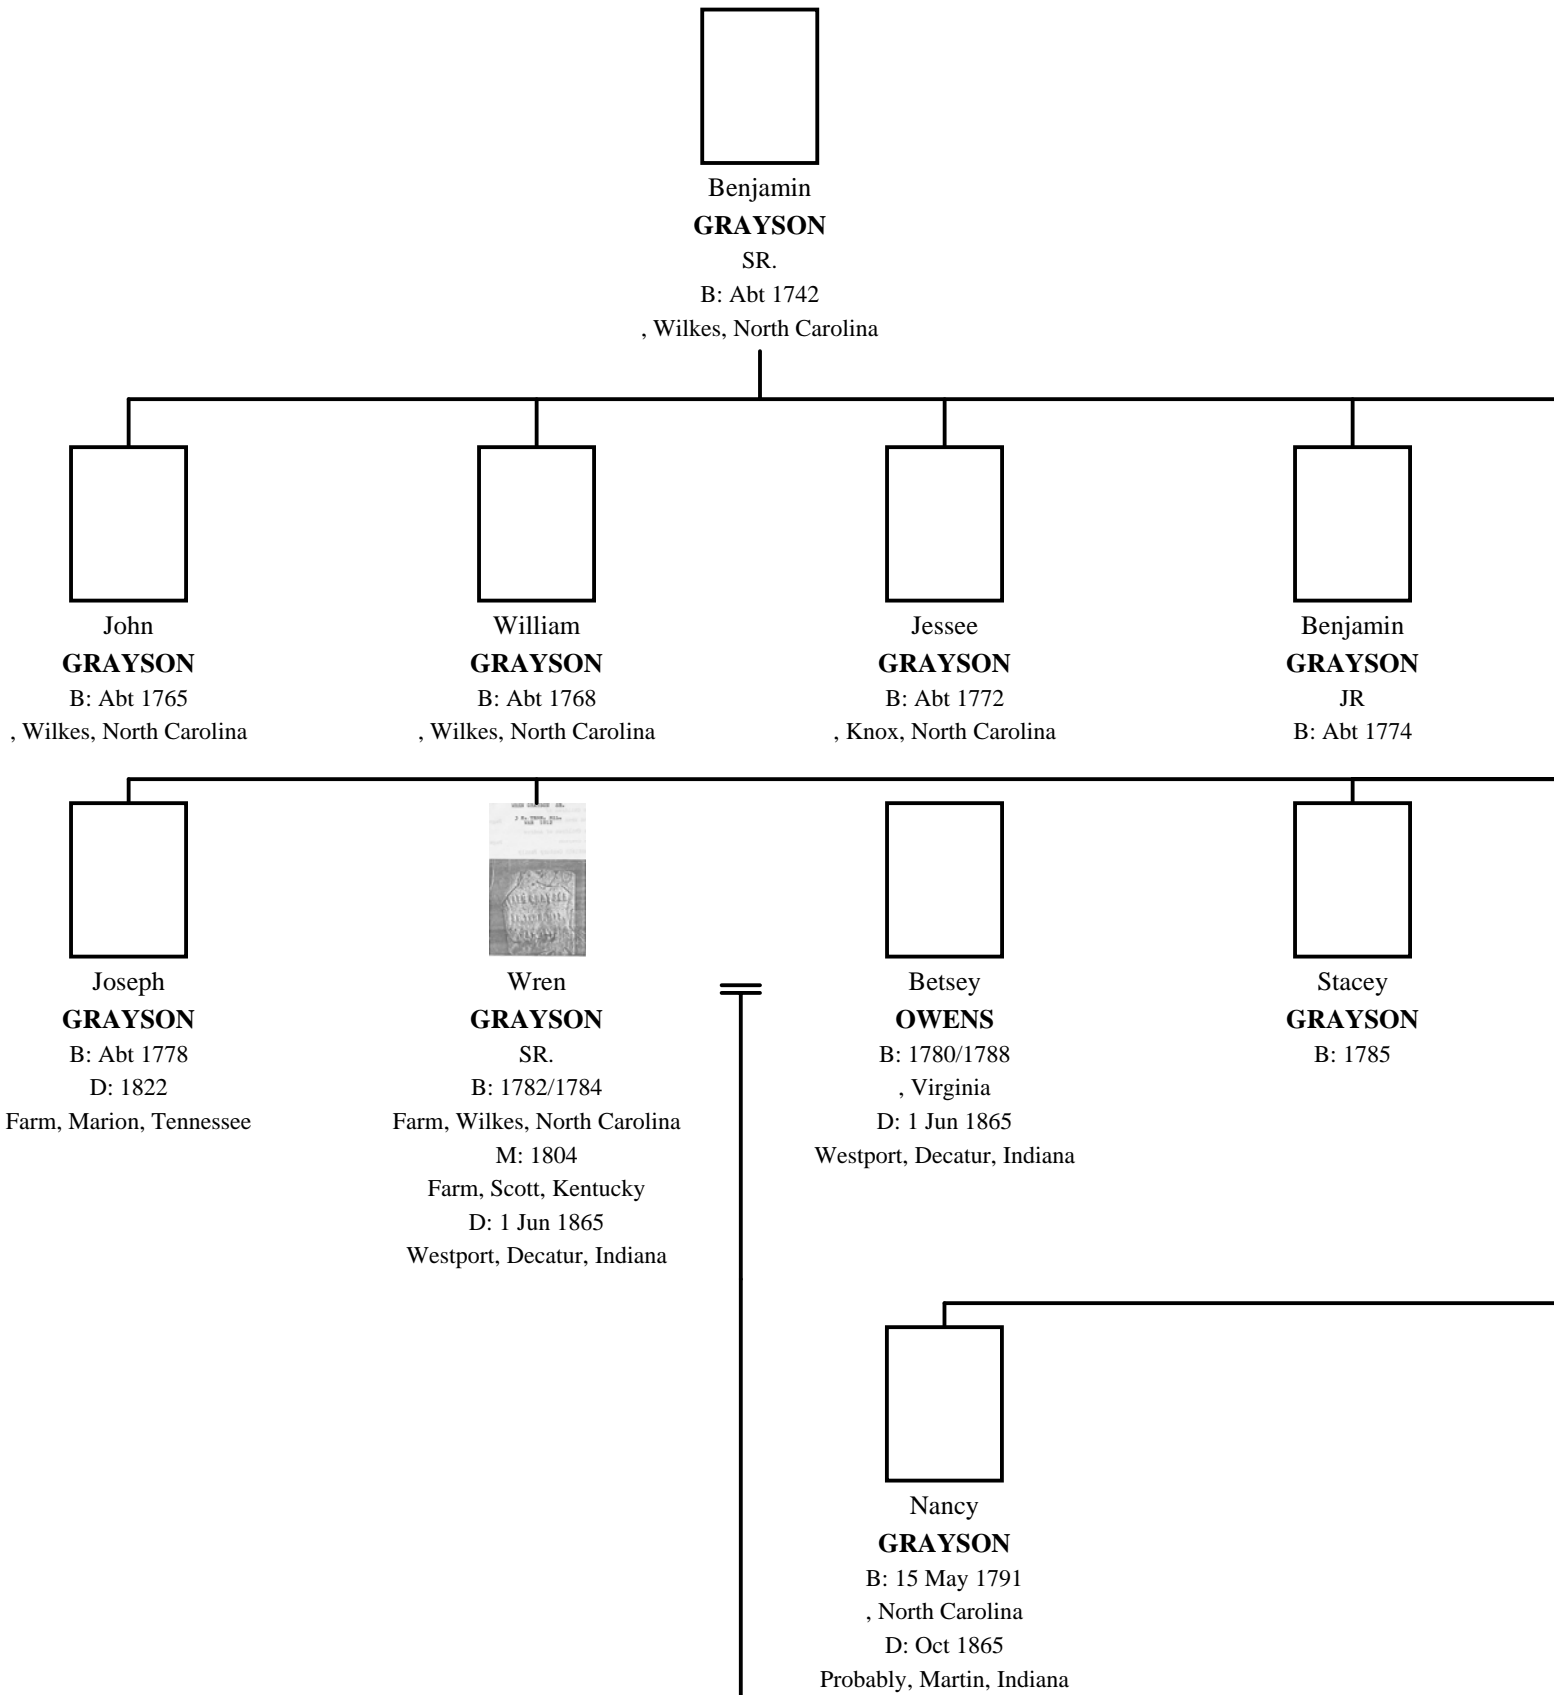

Line of Descent Between Benjamin GRAYSON SR. and Paul Daniel GRAYSON

John Wren
GRAYSON
B: 2 Nov 1805
, Scott, Kentucky
M: 1829
, Scott, Kentucky
D: 31 Jan 1882
Madison, Jefferson, Indiana

Permelia
CUMMINS
B: 1806
D: 14 Feb 1882