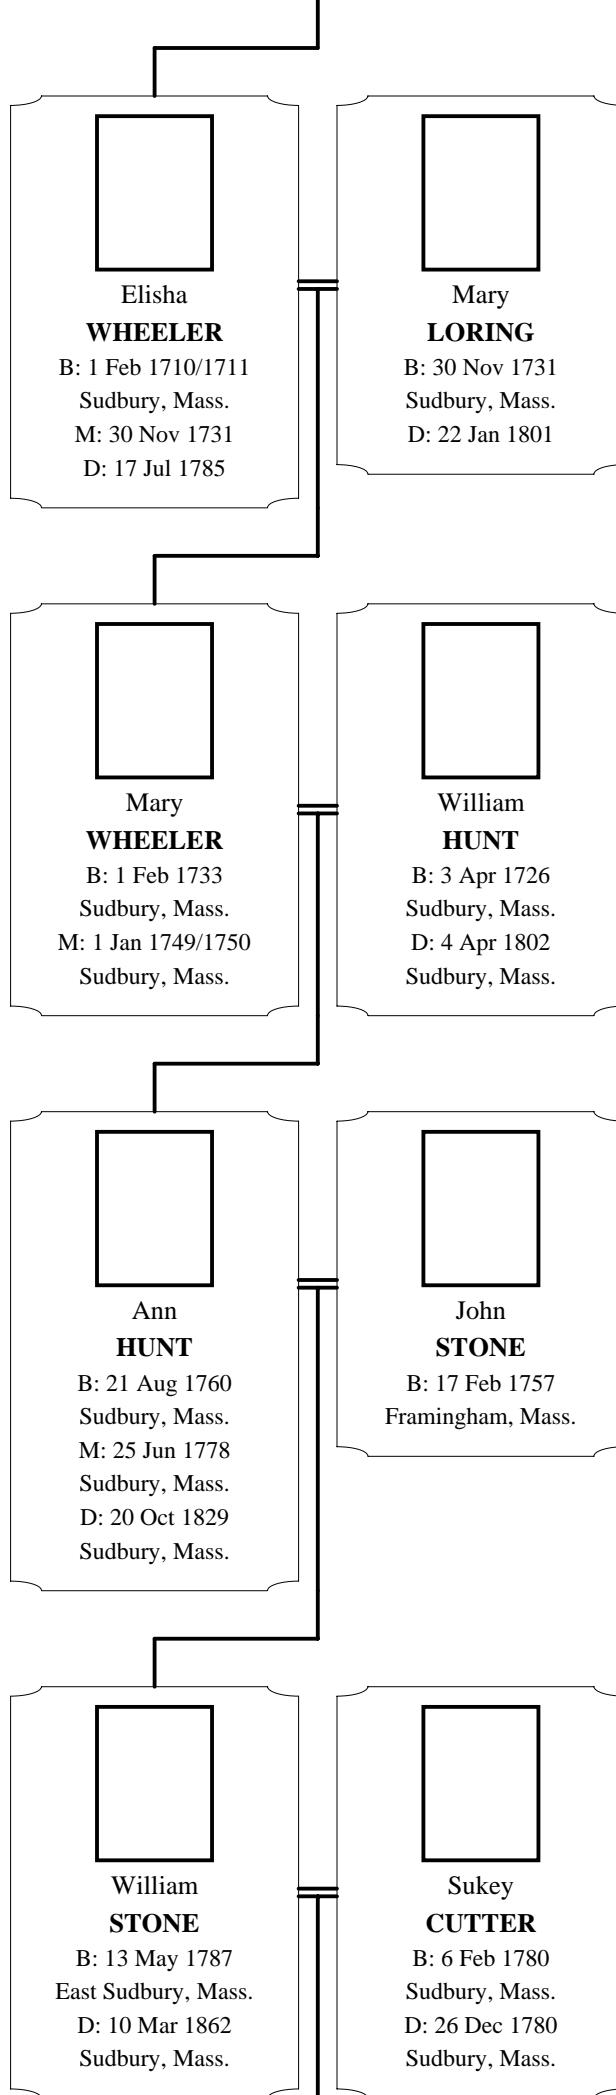

**Line of Descent Between  
William WHITE and Paul Daniel GRAYSON**

George Washington  
**STONE**  
B: 23 Jan 1815  
Wayland, Mass.  
M: 5 Mar 1835  
Wayland, Mass.  
D: 9 Jan 1871  
Newton, Mass.

Maria  
**DUDLEY**  
B: 12 Sep 1819  
Sudbury, Mass.

Martha Dudley  
**STONE**  
B: 26 Jan 1840  
SS, M, Massachusetts  
M: 23 Jun 1859  
D: 29 Apr 1915  
S, M, Massachusetts

Wyman S.  
**TASKER**  
B: 10 Aug 1834  
Cabot, W, Vermont  
D: 29 Apr 1900  
A, M, Massachusetts

William Frederick  
**TASKER**  
B: 16 Feb 1861  
M, M, Massachusetts  
M: 1 Feb 1882  
G, F, Massachusetts  
D: 8 Mar 1935  
H, P, Massachusetts

Henrietta  
**HEIDELL-TASKER-**  
B: 23 Aug 1863  
ALBANY, A, New York  
D: 8 Mar 1935  
Chicago, Cook, Illinois