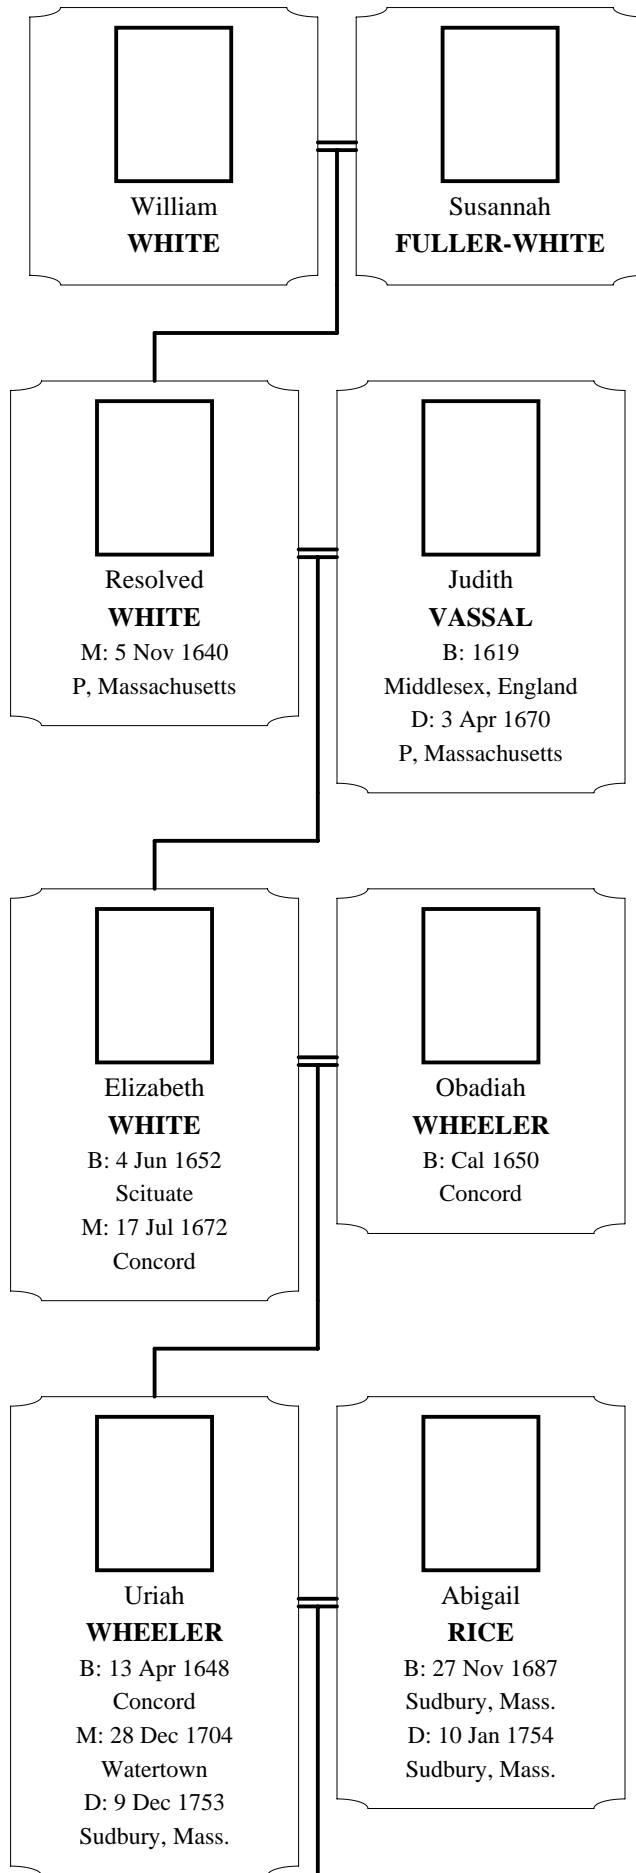

**Line of Descent Between  
William WHITE and Paul Daniel GRAYSON**

George Washington  
**STONE**  
B: 23 Jan 1815  
Wayland, Mass.  
M: 5 Mar 1835  
Wayland, Mass.  
D: 9 Jan 1871  
Newton, Mass.

Maria  
**DUDLEY**  
B: 12 Sep 1819  
Sudbury, Mass.

Martha Dudley  
**STONE**  
B: 26 Jan 1840  
SS, M, Massachusetts  
M: 23 Jun 1859  
D: 29 Apr 1915  
S, M, Massachusetts

Wyman S.  
**TASKER**  
B: 10 Aug 1834  
Cabot, W, Vermont  
D: 29 Apr 1900  
A, M, Massachusetts

William Frederick  
**TASKER**  
B: 16 Feb 1861  
M, M, Massachusetts  
M: 1 Feb 1882  
G, F, Massachusetts  
D: 8 Mar 1935  
H, P, Massachusetts

Henrietta  
**HEIDELL-TASKER-**  
B: 23 Aug 1863  
ALBANY, A, New York  
D: 8 Mar 1935  
Chicago, Cook, Illinois