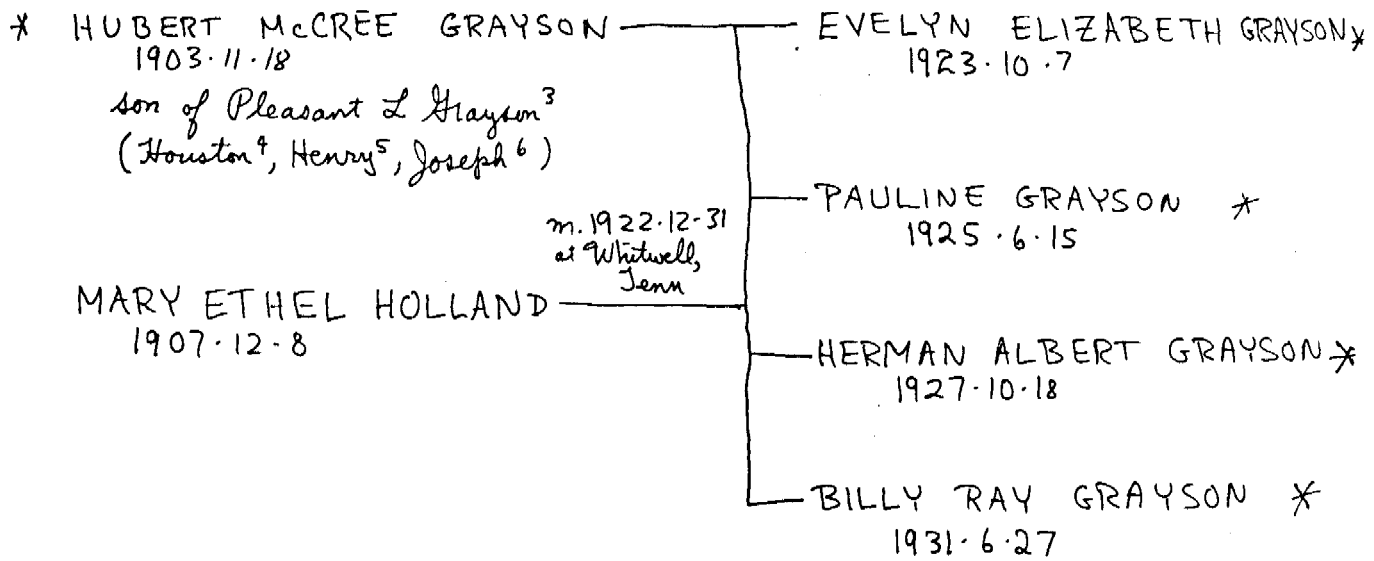

* MARY ELIZABETH DEMAREE

HERBERT
 GOLDSMITH

SARGENT
 MARK GOLDSMITH
 1963.2.7 -

→ b. 1927.10.20

d. 8 May 1971
 age 43

[Letter from John McQuire]

*Juanita is also known as
"Meta"*

* LAWRENCE PLEASANT KING