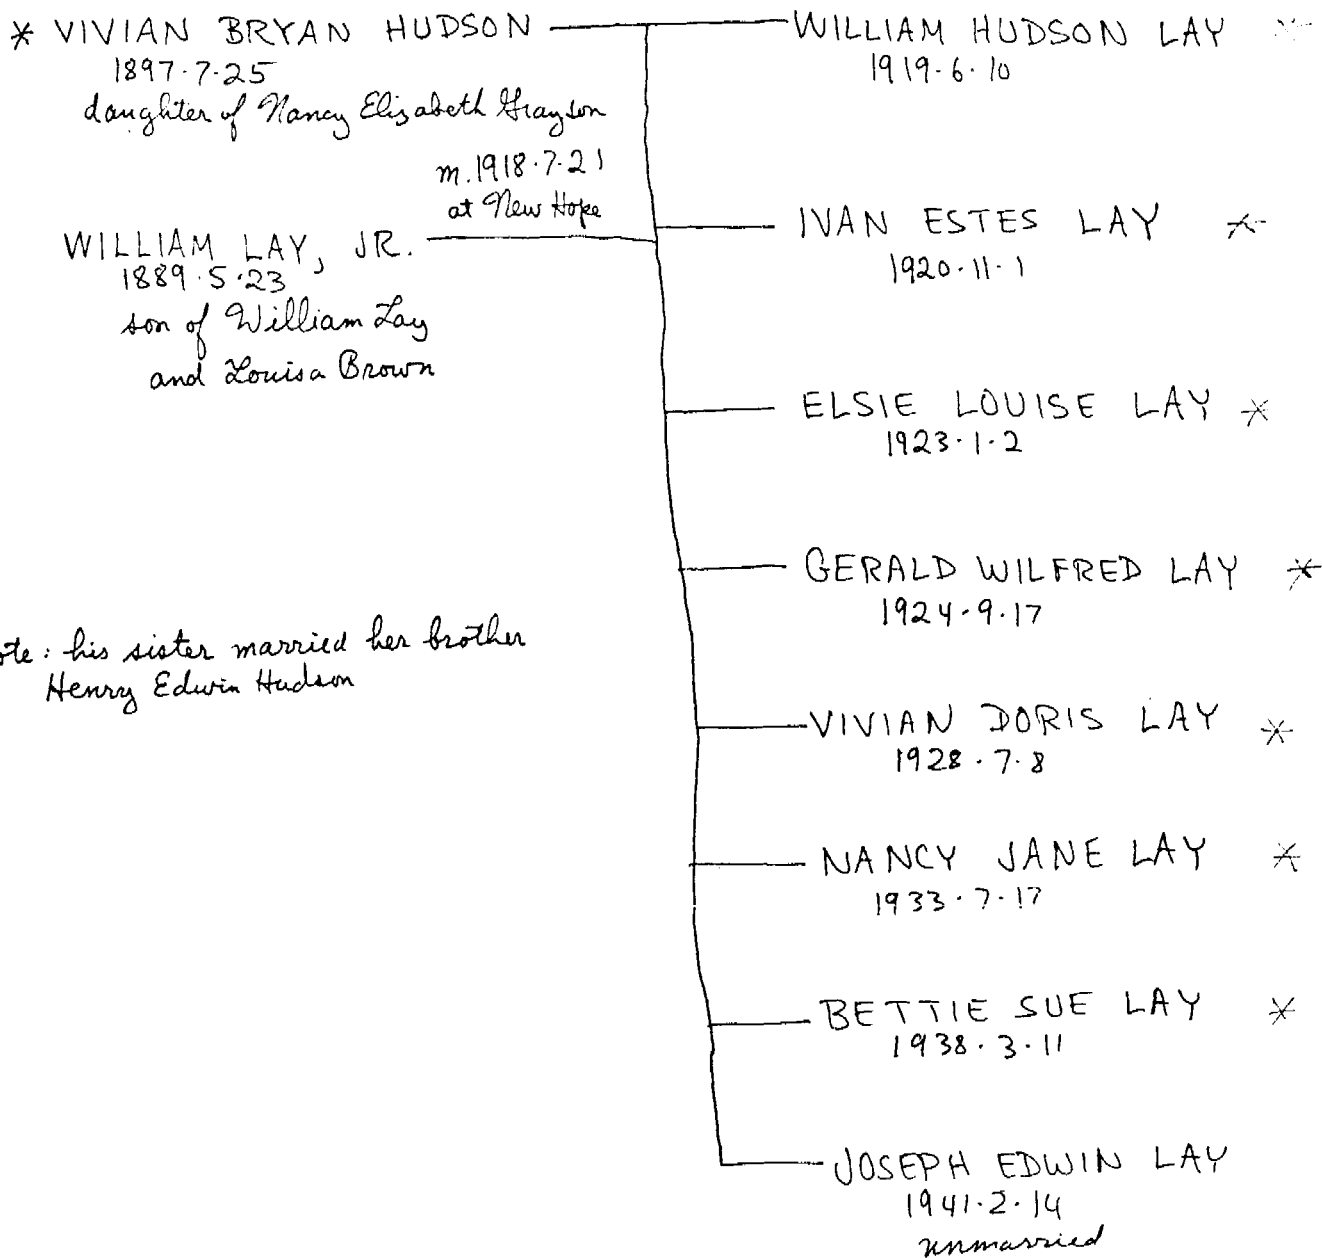

LENA LEOTA DEAKINS *

1922-9-23

EVELYN DIXIE DEAKINS *

1925-5-21

RUTH MATILDA DEAKINS *

1934-4-7

1. note: his sister married her brother
Henry Edwin Hudson

* WILLIAM LOONEY HUDSON
 1891.1.5
 son of Nancy Elizabeth Grayson